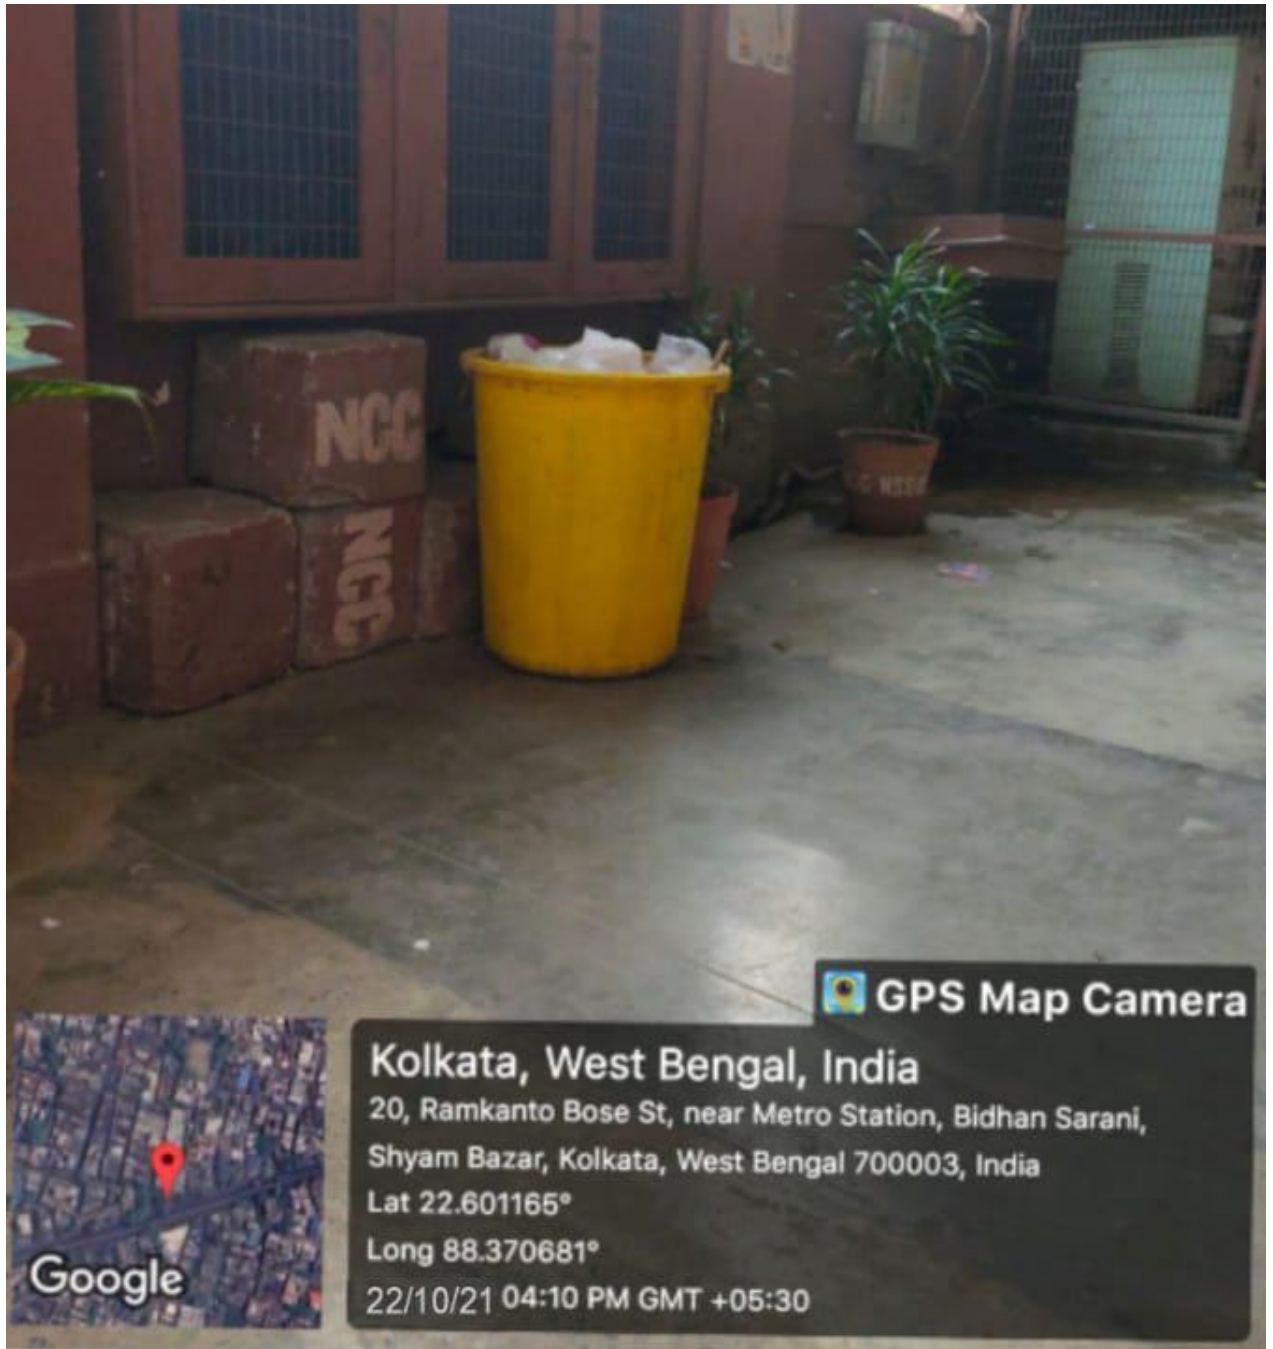

Maharaja Manindra Chandra College

20, Ramkanto Bose Street, Kolkata 700003

Waste Bins for Bio-degradable and Bio-medical wastes

Waste Bins for non-Bio-degradable wastes